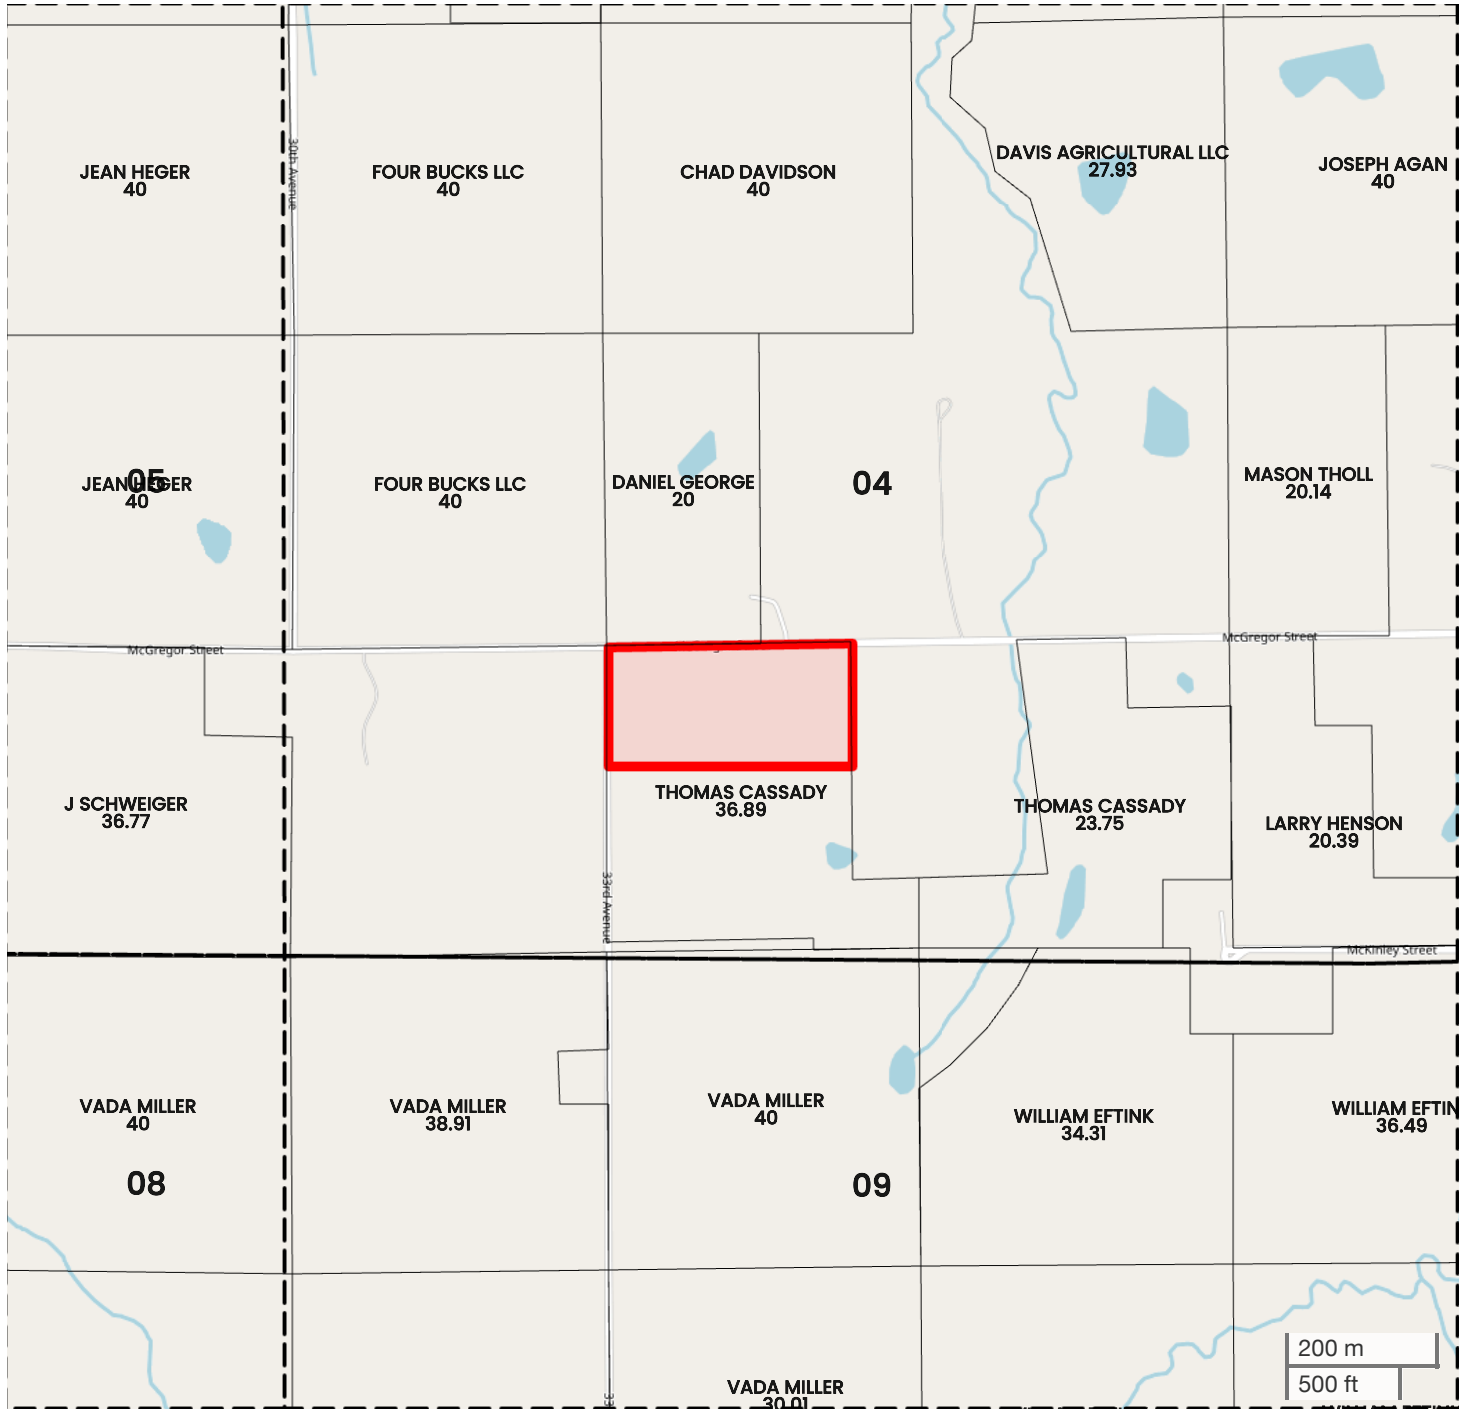

# CASSADY PLAT MAP

Center: 41.325561, -93.744111

04-75N-25W

Jackson Township

Warren County, IA

FarmWorth, LLC makes no warranties, express or implied, regarding the accuracy of any information provided through FarmWorth.com. User is solely responsible for independently verifying all information prior to use and waives any claims against FarmWorth, LLC arising from inaccuracies in such information.